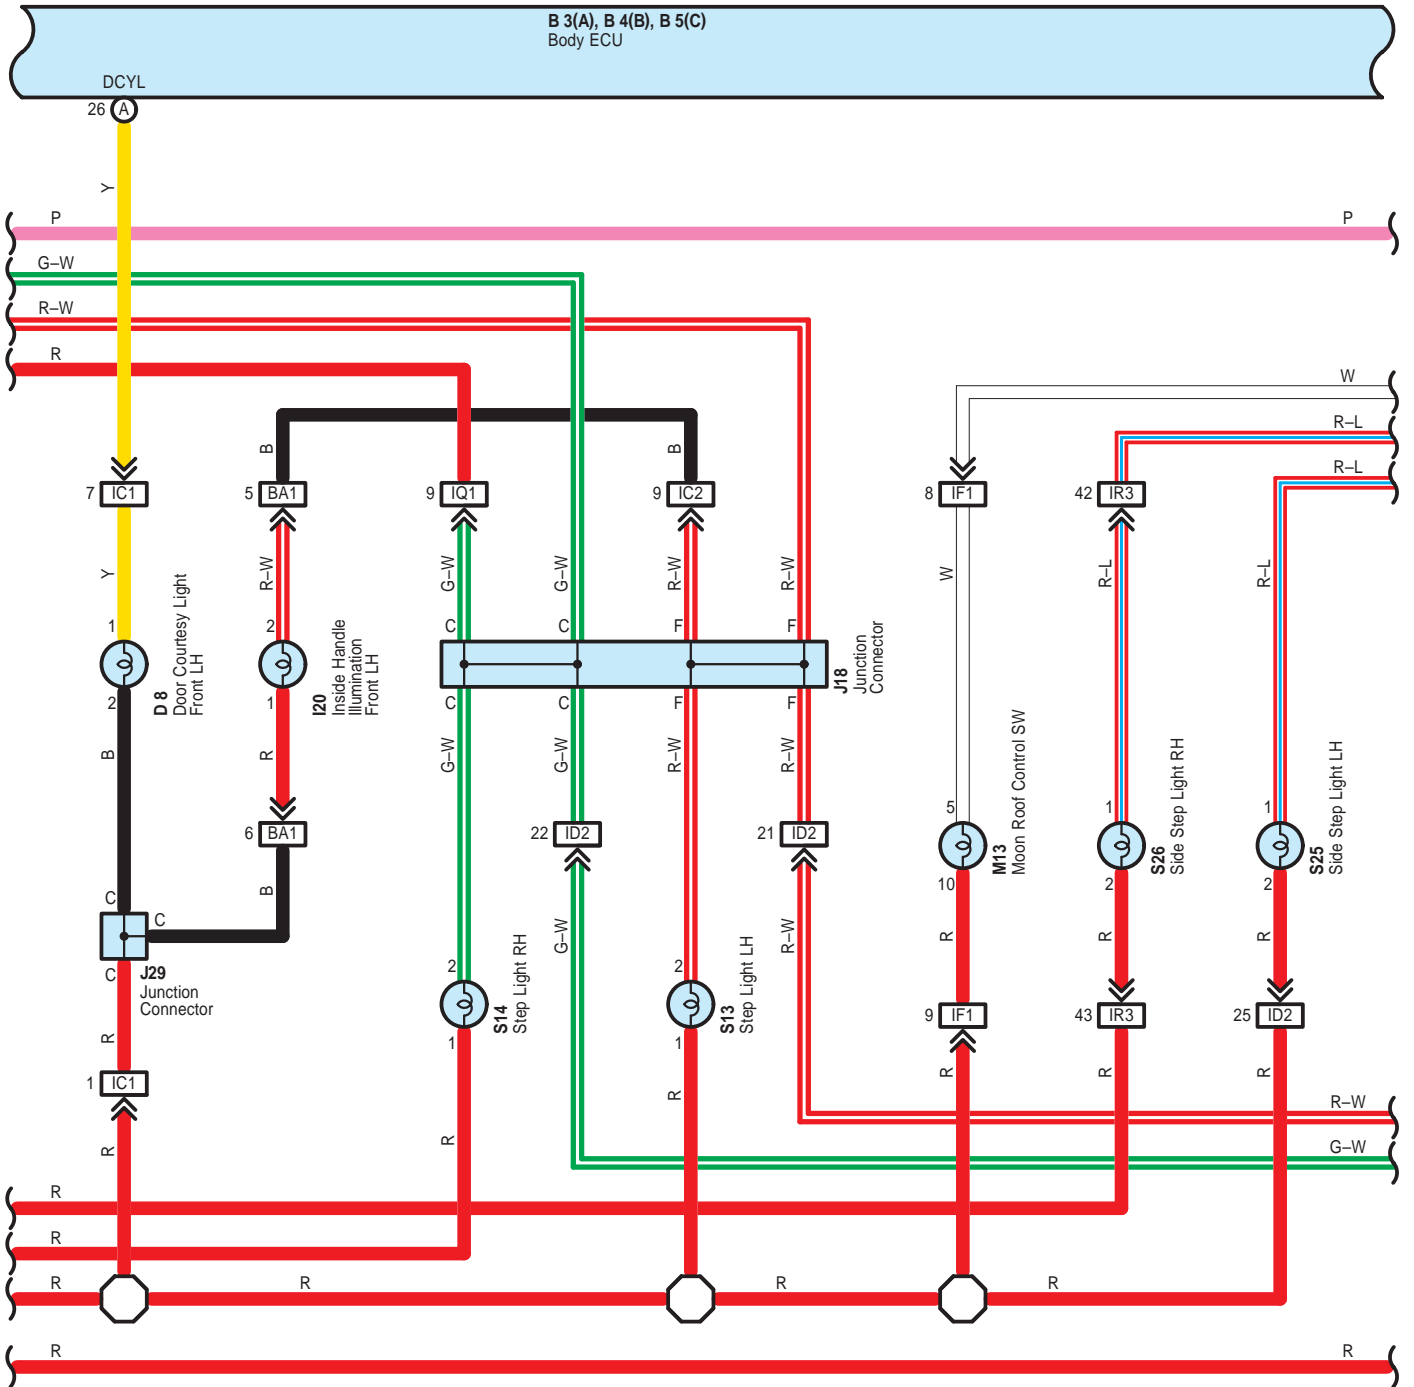

\* 1 : w/ Rear Seat Entertainment System  
 \* 2 : w/o Rear Seat Entertainment System

\* 3 : w/ Parking Assist

Multiplex Communication System <BEAN>

B 3(A), B 4(B), B 5(C)  
Body ECU

Multiplex Communication System <BEAN>

Multiplex Communication System <BEAN>

J 18  
Black

J 19  
Black

J 20  
Black

J 22  
White

J 23  
White

J 24  
White

J 28  
White