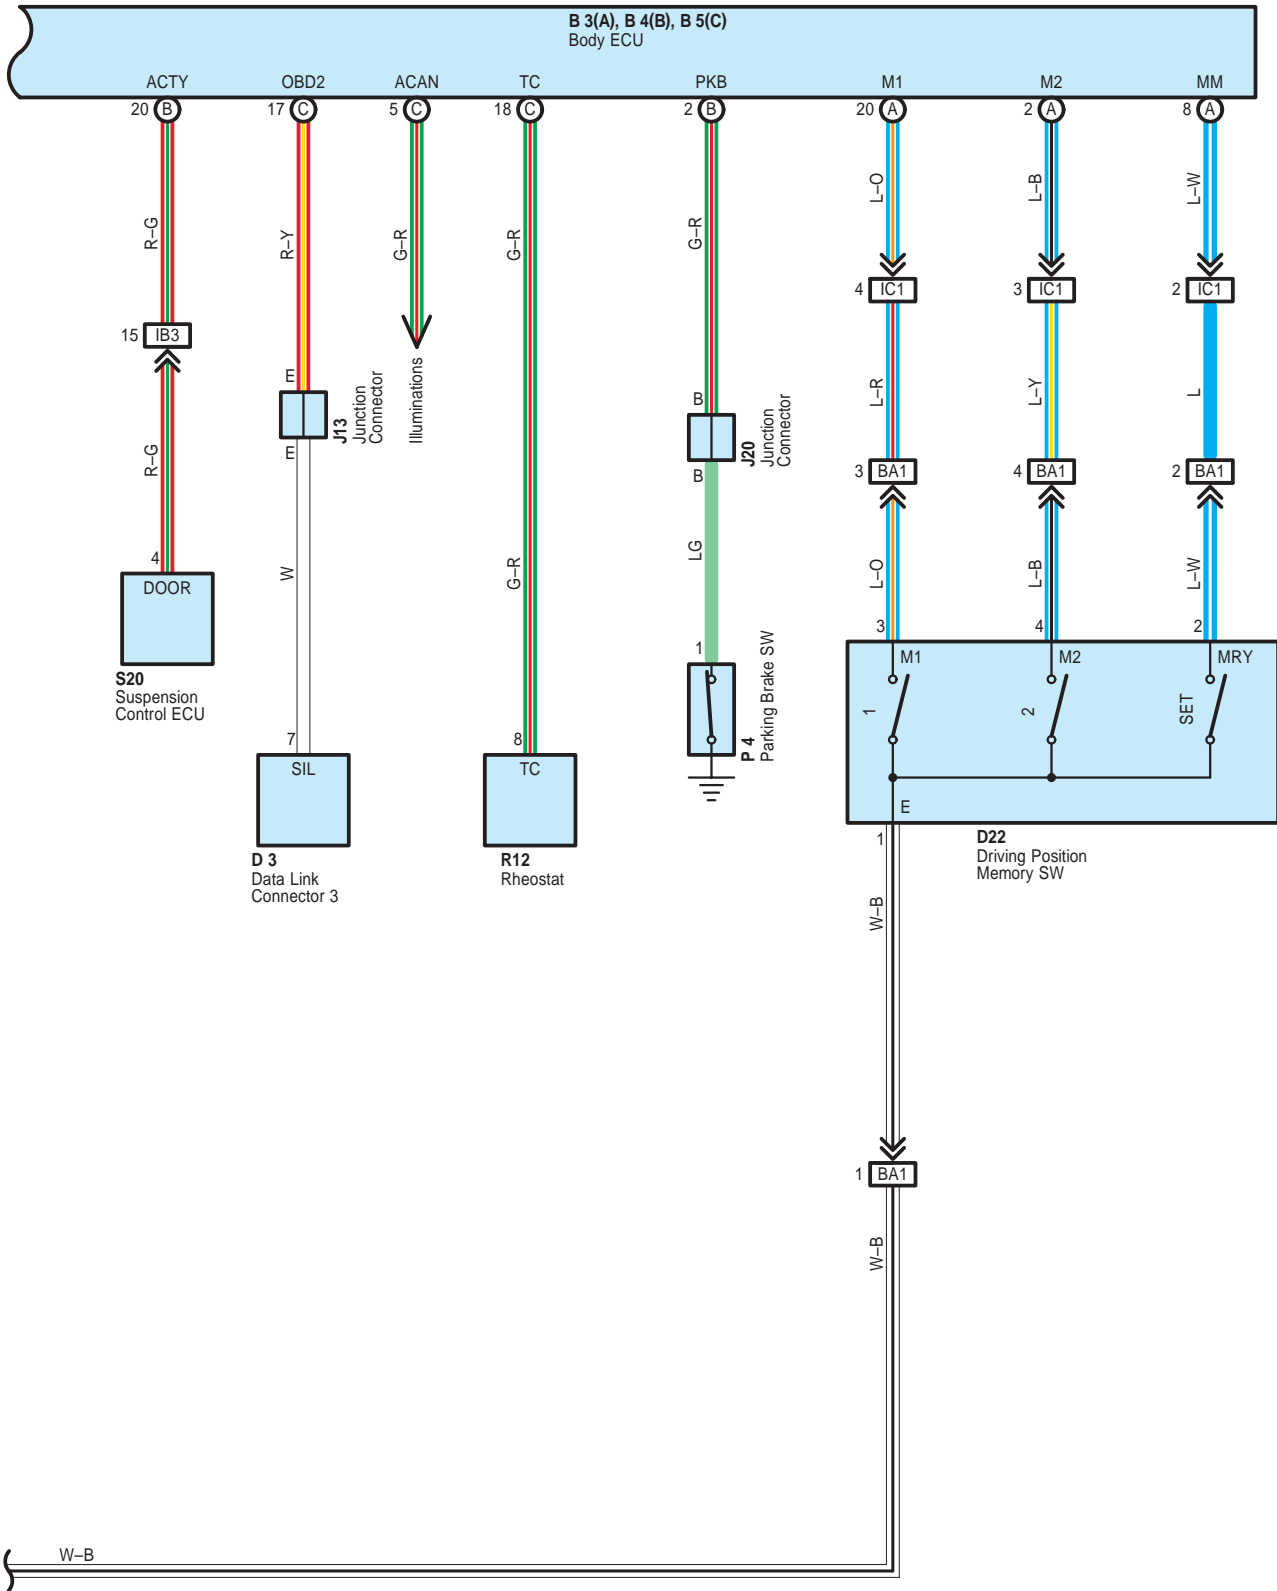

\* 1 : w/ Rear Seat Entertainment System  
 \* 2 : w/o Rear Seat Entertainment System

\* 3 : w/ Parking Assist

Multiplex Communication System <BEAN>

B 3(A), B 4(B), B 5(C)  
Body ECU

Multiplex Communication System <BEAN>

Multiplex Communication System <BEAN>

J 18  
Black

J 19  
Black

J 20  
Black

J 22  
White

J 23  
White

J 24  
White

J 28  
White