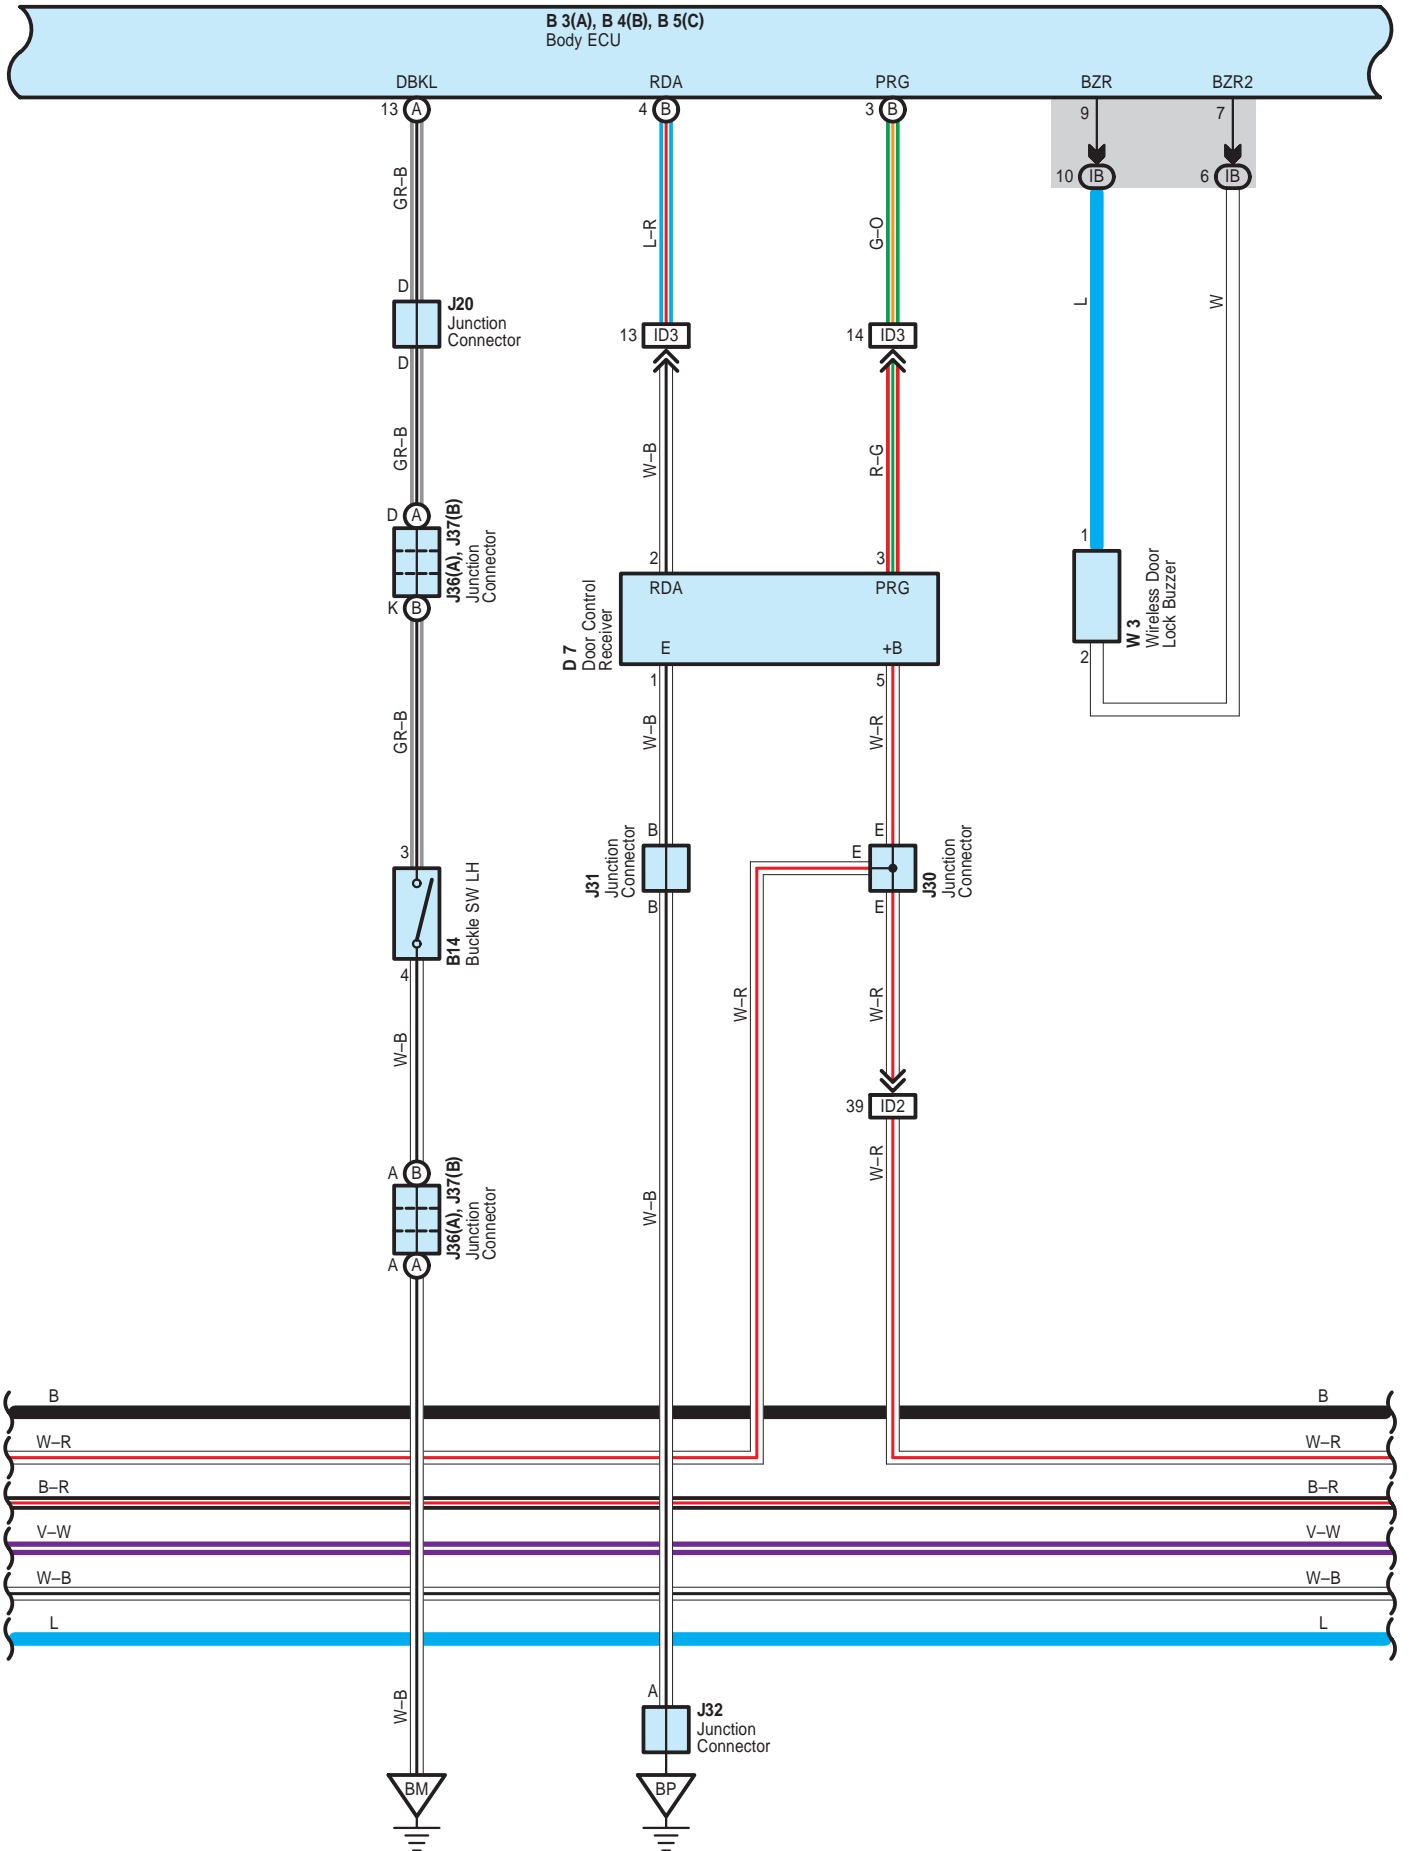

\* 1 : w/ Rear Seat Entertainment System  
 \* 2 : w/o Rear Seat Entertainment System

\* 3 : w/ Parking Assist

Multiplex Communication System <BEAN>

B 3(A), B 4(B), B 5(C)  
Body ECU

Multiplex Communication System <BEAN>

Multiplex Communication System <BEAN>

J 18  
Black

J 19  
Black

J 20  
Black

J 22  
White

J 23  
White

J 24  
White

J 28  
White