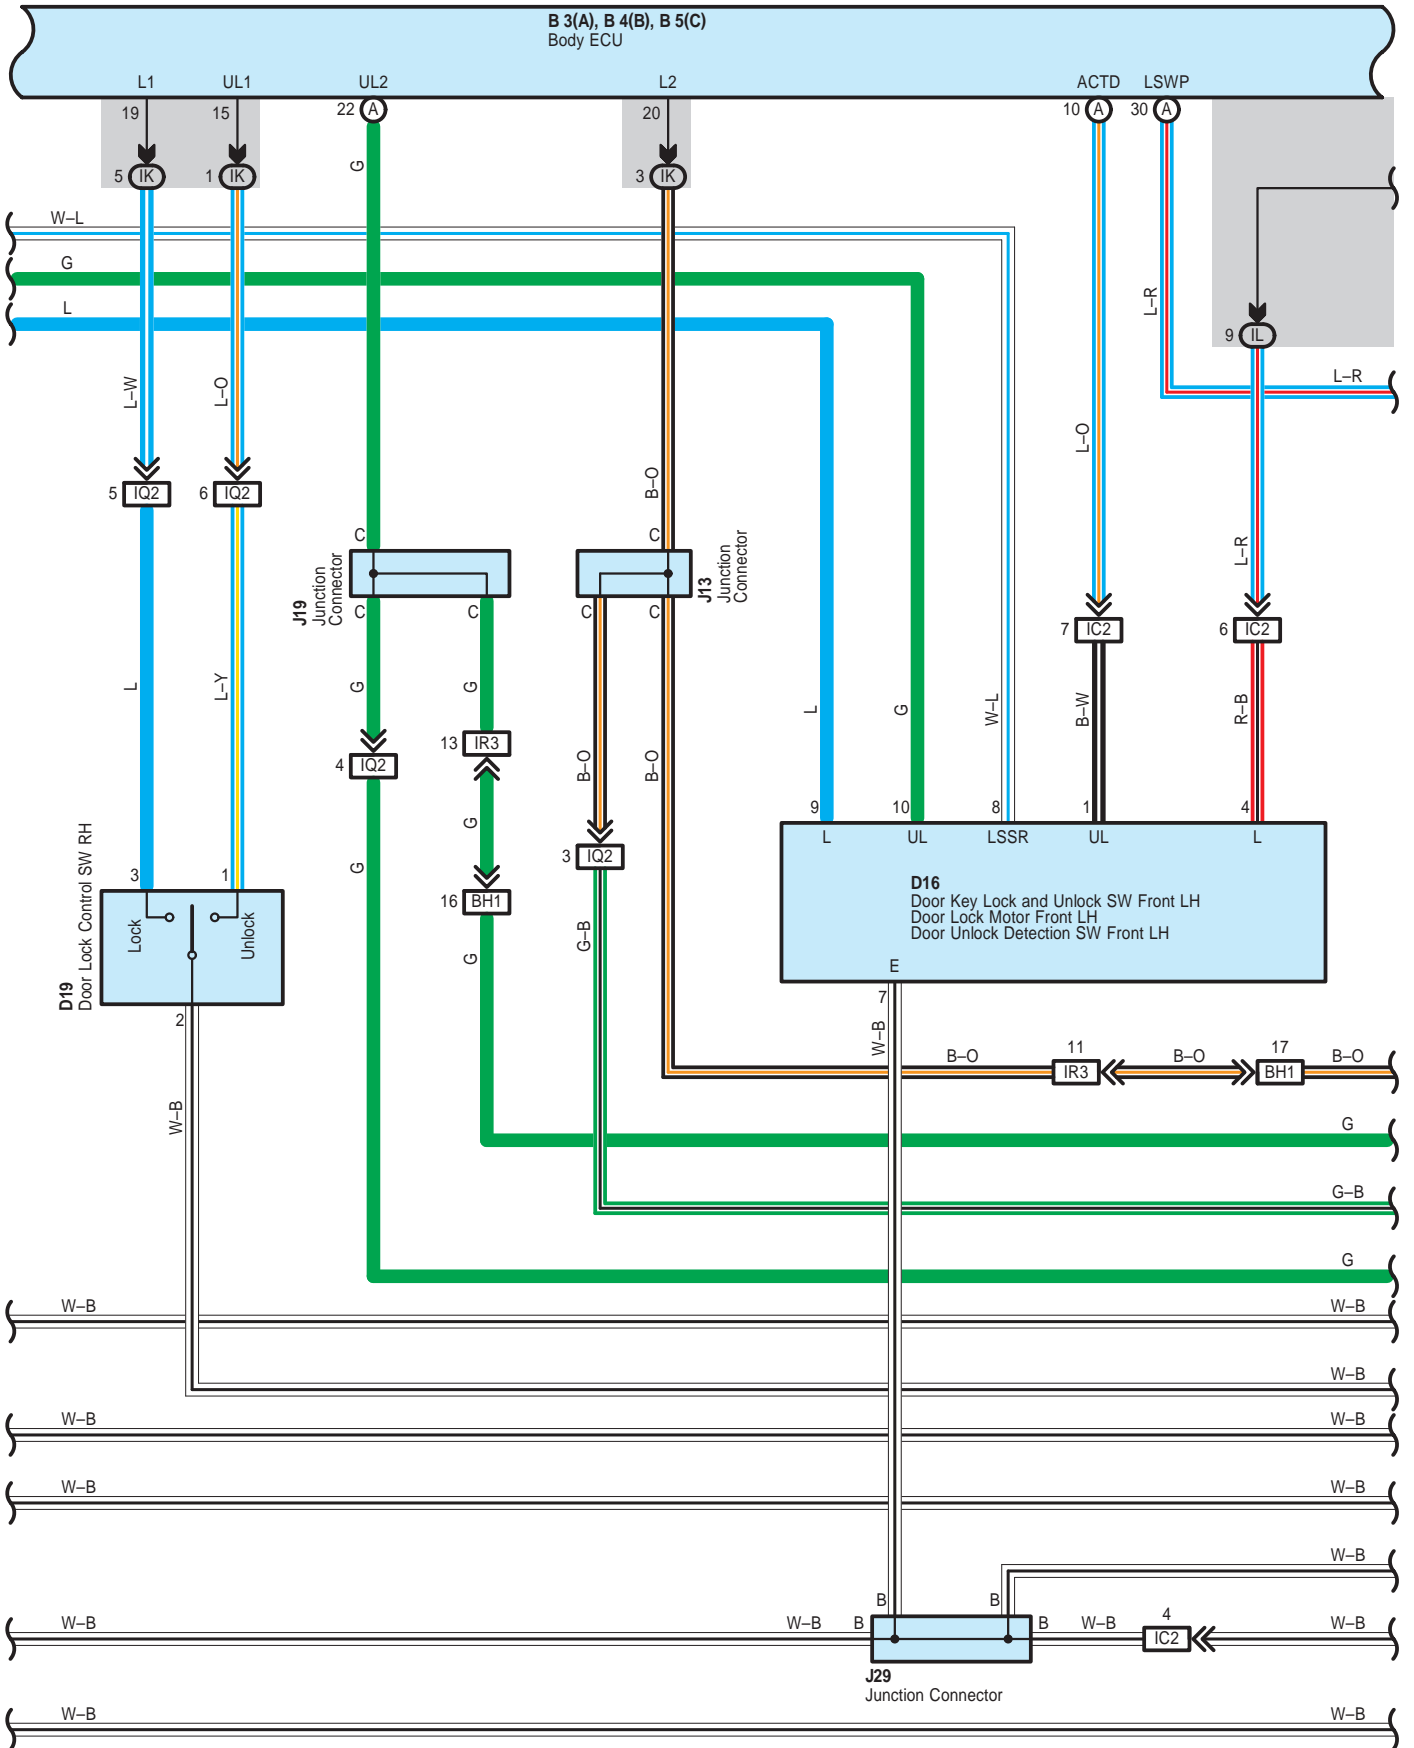

\* 1 : w/ Rear Seat Entertainment System  
 \* 2 : w/o Rear Seat Entertainment System

\* 3 : w/ Parking Assist

Multiplex Communication System <BEAN>

B 3(A), B 4(B), B 5(C)  
Body ECU

Multiplex Communication System <BEAN>

Multiplex Communication System <BEAN>

J 18  
Black

J 19  
Black

J 20  
Black

J 22  
White

J 23  
White

J 24  
White

J 28  
White