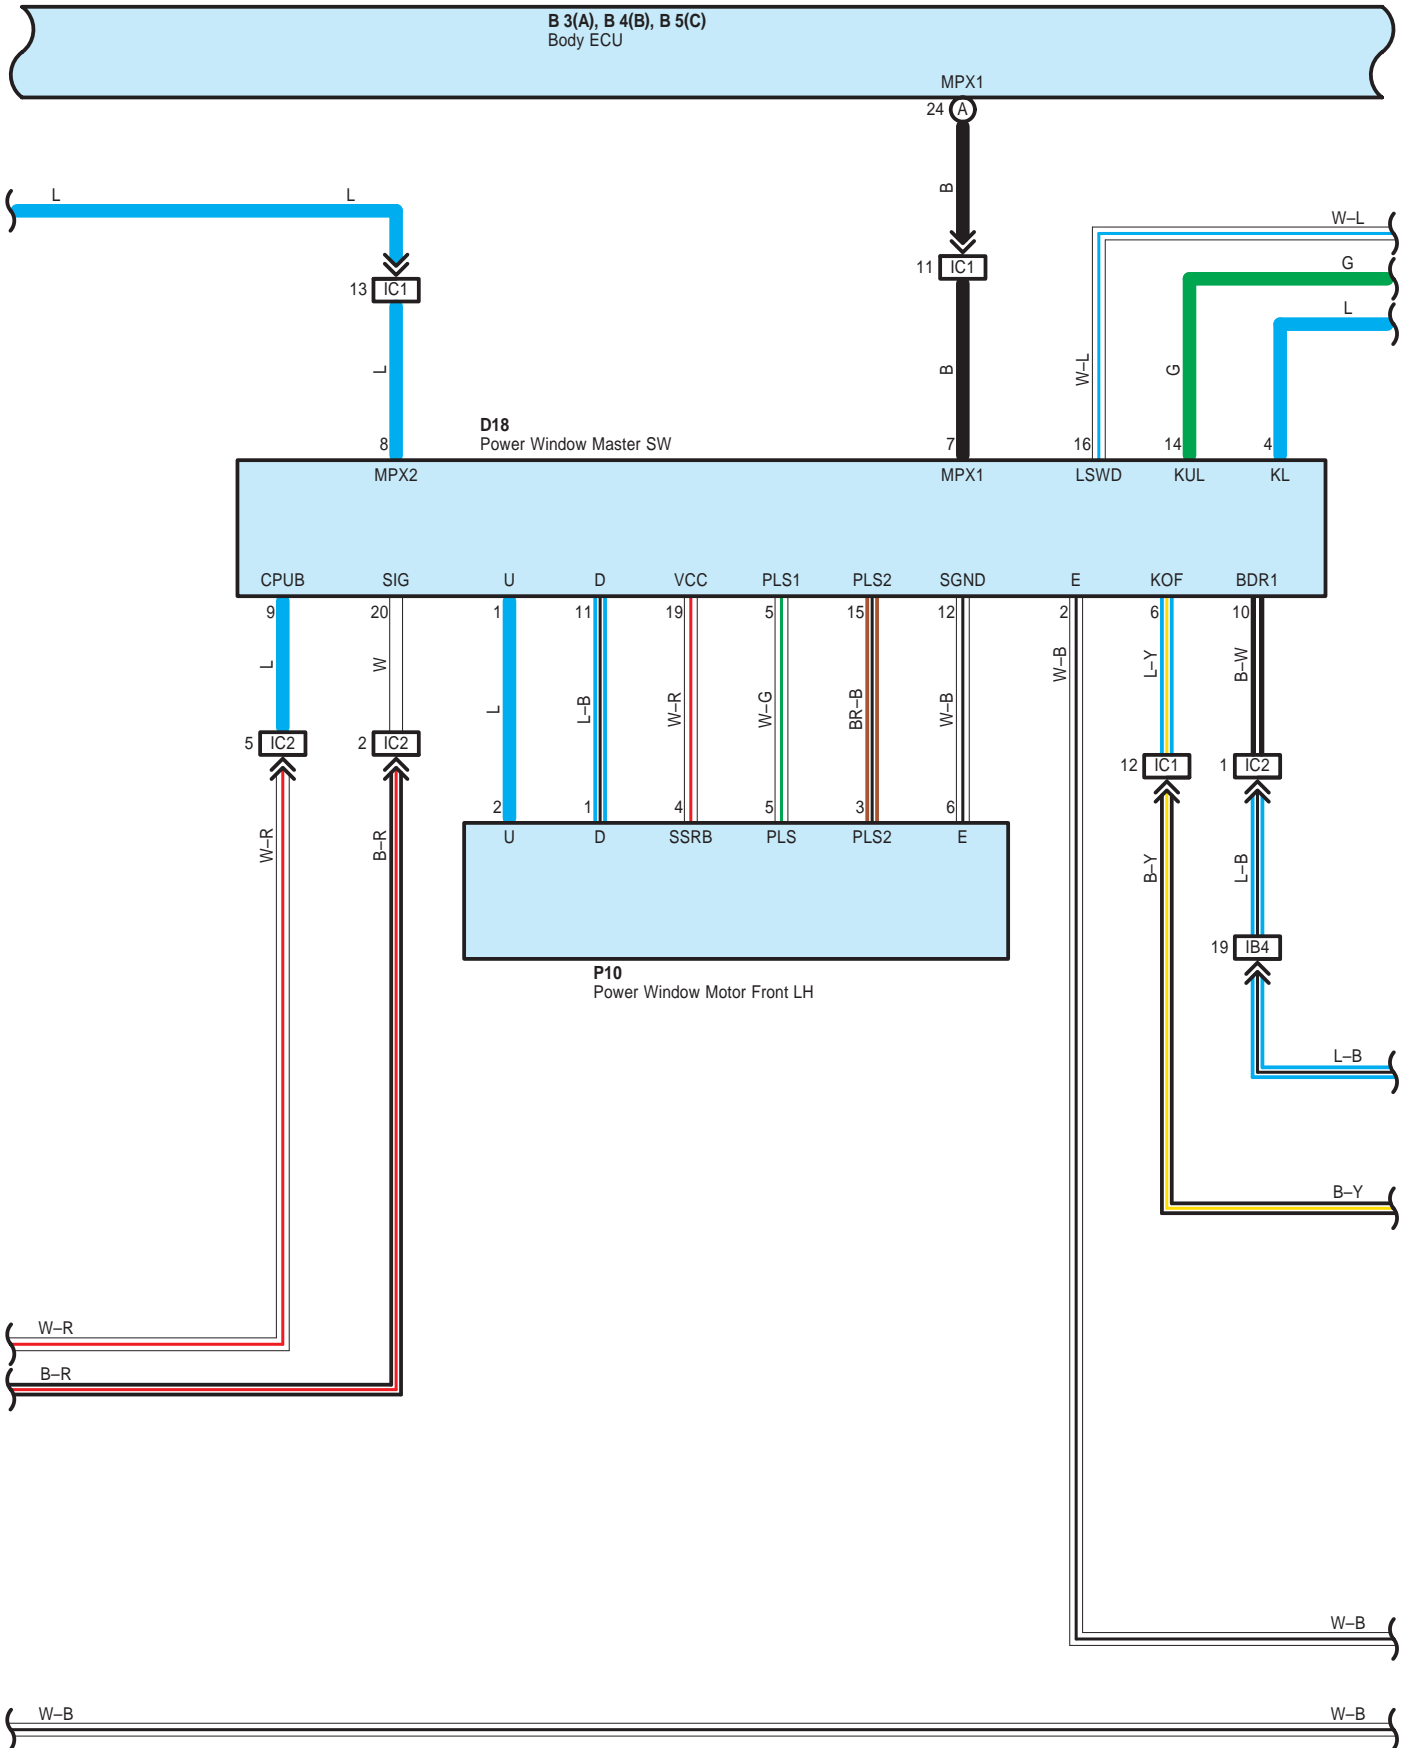

\* 1 : w/ Rear Seat Entertainment System  
 \* 2 : w/o Rear Seat Entertainment System

\* 3 : w/ Parking Assist

Multiplex Communication System <BEAN>

B 3(A), B 4(B), B 5(C)  
Body ECU

Multiplex Communication System <BEAN>

Multiplex Communication System <BEAN>

J 18  
Black

J 19  
Black

J 20  
Black

J 22  
White

J 23  
White

J 24  
White

J 28  
White